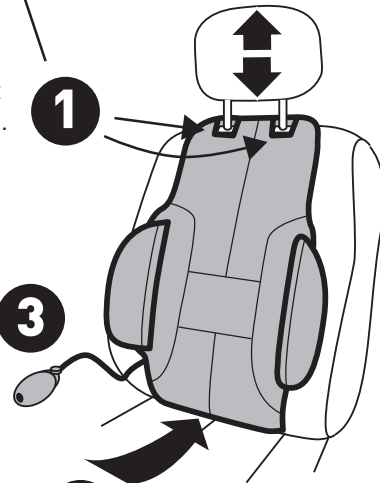

## INSTRUCTIONS FOR USE

Lift up the headrest without removing it and attach ad'just® using the Velcro strip.

**1**

Position the air pump within arm's reach so that it does not interfere with driving or with safety installations such as the seatbelt or airbag. Shorten the rubber tube if necessary.

**3**

**2**

Feed the bottom of ad'just® through the gap between the base and the back of the seat

**4**

To avoid possible discomfort, position the side cushions so that they do not exert continual pressure on your body. The support they offer will become apparent when taking corners.

**2 YEARS WARRANTY**

warranty@adjust.fr

EN

**5**

You will need to be seated to adjust the height of the inflatable lumbar support cushion. Slip your hand between the back of the seat and ad'just® and peel off the cushion. Slide it down to the lumbar region of your back and remove your hand when it seems to be most comfortable for you.