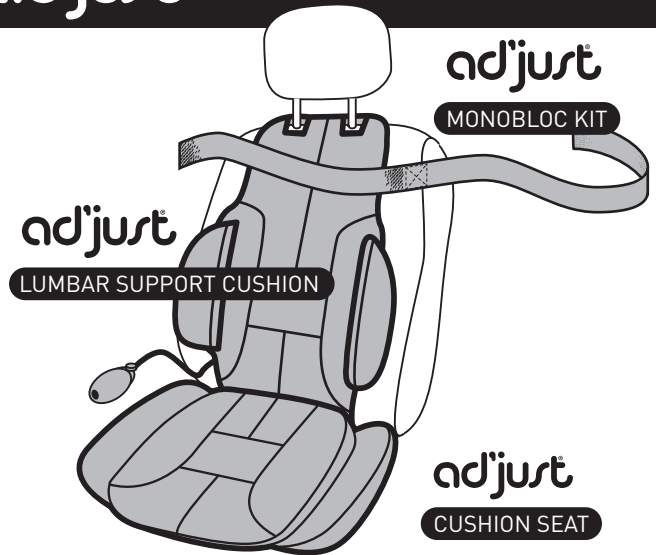

## INSTRUCTIONS FOR USE

Lift up the headrest without removing it and attach ad'just® using the Velcro strip.

**1**

Position the air pump within arm's reach so that it does not interfere with driving or with safety installations such as the seatbelt or airbag. Shorten the rubber tube if necessary.

## ALL PRODUCTS ad'just®

**Préventica** SANTÉ / SÉCURITÉ AU TRAVAIL  
CONGRÈS // SALONS  
**PRIX DE L'INNOVATION**  
LILLE EUROPE 2016

**LUMBAR SUPPORT CUSHION**  
Lumbar and lateral support

**MONOBLOC KIT**  
Kit for assembling the lumbar support cushion on a monobloc seat

**SEAT CUSHION**  
Adjust the angle of the back / leg base to alleviate tension

ad'just  
MONOBLOC KIT

ad'just  
LUMBAR SUPPORT CUSHION

ad'just  
CUSHION SEAT