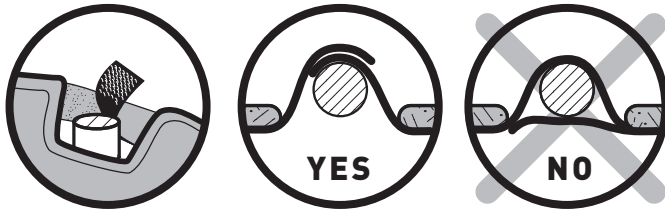

## INSTRUCTIONS FOR USE

Lift up the headrest without removing it and attach ad'just® using the Velcro strip.

**1**

Position the air pump within arm's reach so that it does not interfere with driving or with safety installations such as the seatbelt or airbag. Shorten the rubber tube if necessary.

**3**

**2**

Feed the bottom of ad'just® through the gap between the base and the back of the seat

**4**

To avoid possible discomfort, position the side cushions so that they do not exert continual pressure on your body. The support they offer will become apparent when taking corners.