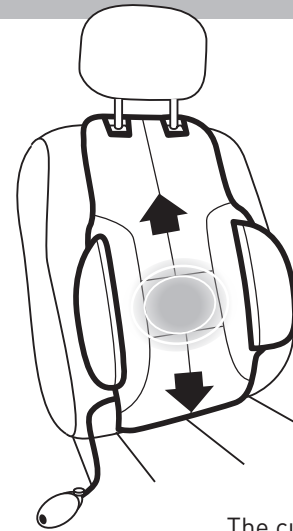

## INSTRUCTIONS FOR USE

Lift up the headrest without removing it and attach ad'just® using the Velcro strip.

**1**

Position the air pump within arm's reach so that it does not interfere with driving or with safety installations such as the seatbelt or airbag. Shorten the rubber tube if necessary.

**3**

**2**

Feed the bottom of ad'just® through the gap between the base and the back of the seat

**4**

To avoid possible discomfort, position the side cushions so that they do not exert continual pressure on your body. The support they offer will become apparent when taking corners.

**2 YEARS WARRANTY**

warranty@adjust.fr

EN

**5**

You will need to be seated to adjust the height of the inflatable lumbar support cushion. Slip your hand between the back of the seat and ad'just® and peel off the cushion. Slide it down to the lumbar region of your back and remove your hand when it seems to be most comfortable for you.

The cushion will remain fixed in this position.